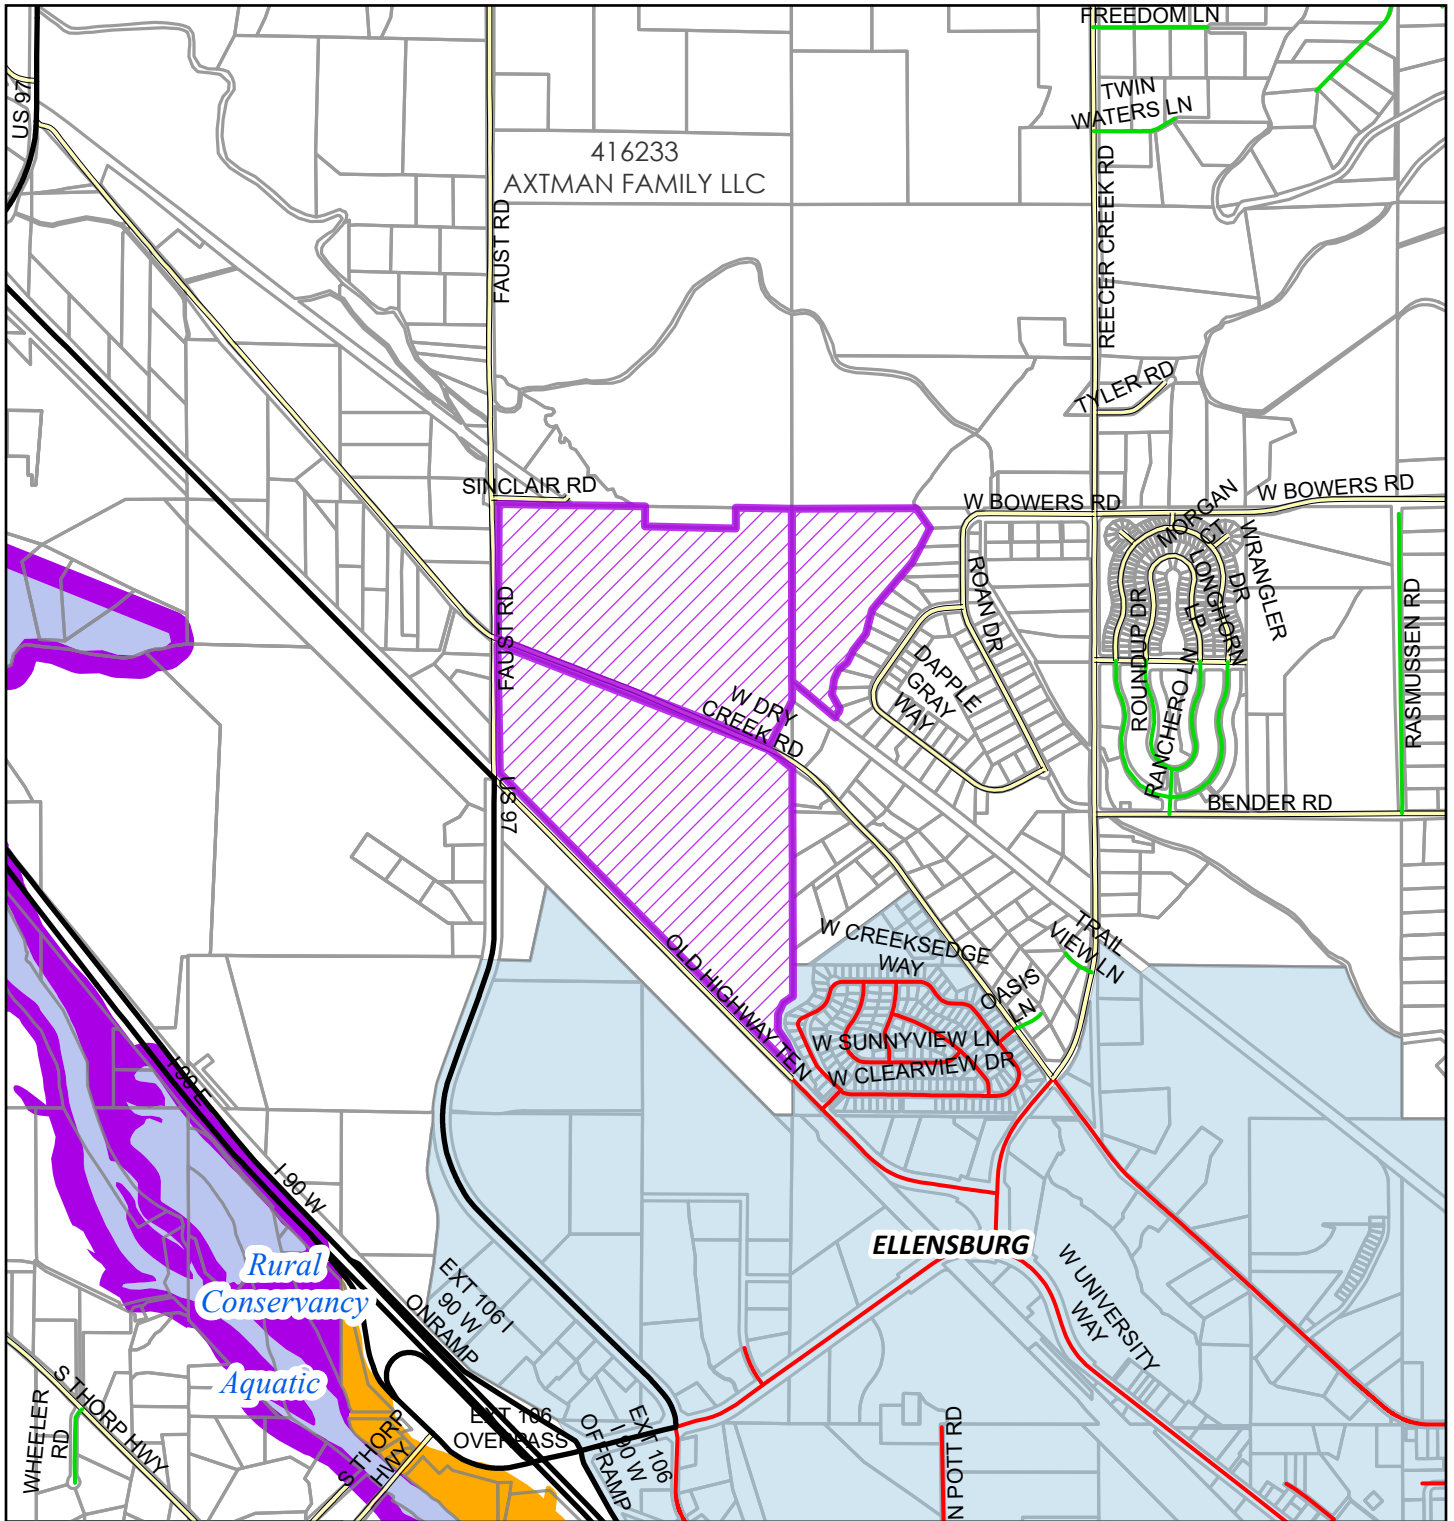

BL-26-00004 Central WA Land Group

Shoreline

2026

Coordinate System: NAD 1983 StatePlane Washington South FIPS 4602 Feet